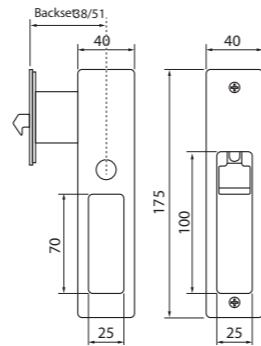

SLIDING DOORLOCK

- Easy to install.
- Good experience while locking or unlodking.
- Spring is made of wire imported from South Korea.100,000 cycles are guaranteed.

- 孔边距：38/51mm
- 适装门厚：35-50mm
- 锁头：3珠锁头
- 钥匙：3条镀镍铜钥匙
- 锁舌：不锈钢锁舌
- 门扣板：不锈钢门扣板
- 包装：20把/箱

- Backset: 38/51mm
- For doors: 35-50mm
- Cylinder: 3 pin
- Key: 3 brass mickle plated keys
- Latdhbolt: Stainless steel
- Strike: Stainless steel
- Package: 20pcs/carton