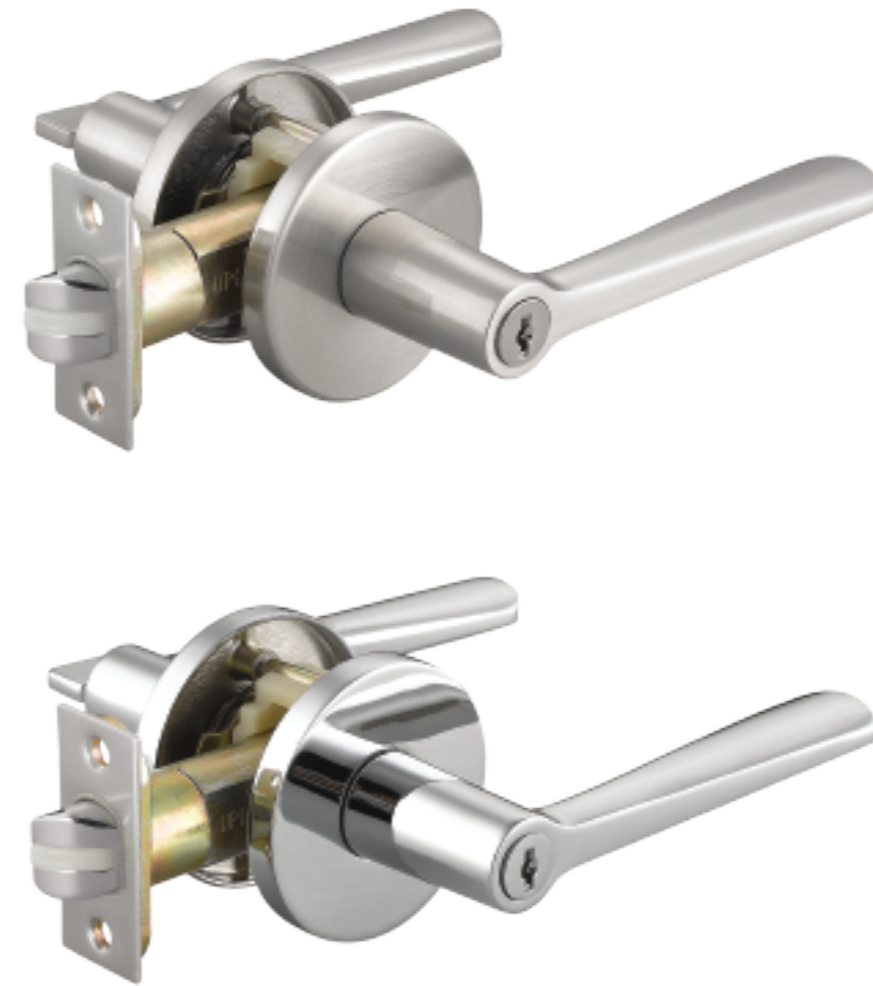

- 球形门锁的完美替代
- 安装方便
- 三级标准门锁
- 此锁不适用于公共场所

KEY IN LEVER

- Perfect replacement of cylindrical lock.
- Easy to install.
- Fit to third grade of national standard.
- Not suitable for use in public place.

- 孔边距：60mm
- 适装门厚：32-51mm
- 锁头：7片锁头
- 钥匙：3条镀镍铜钥匙
- 锁舌：压铸锁舌
- 门扣板：不锈钢门扣板
- 包装：20把/箱

- Backset: 60mm
- For doors: 32-51mm
- Cylinder: 7 pcs
- Key: 3 brass nickel plated keys
- Latdhbolt: Die-casted Zinc alloy
- Strike: Stainless steel
- Package: 20pcs/carton

可选面饰

相配档盖

SD5608

ZINC ALLOY

叶片锁