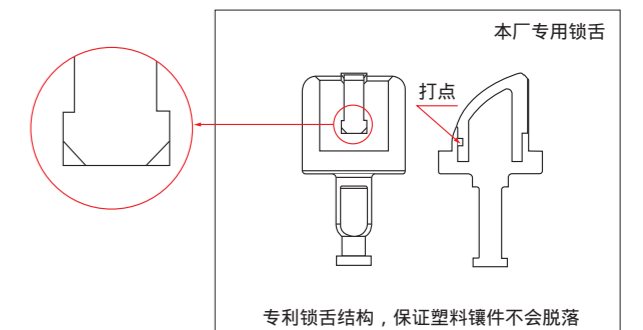

KEY IN LEVER 叶片锁

SD5600

ZINC ALLOY

叶片锁

- 球形门锁的完美替代
- 安装方便
- 三级标准门锁
- 此锁不适用于公共场所

KEY IN LEVER

- Perfect replacement of cylindrical lock.
- Easy to install.
- Fit to third grade of national standard.
- Not suitable for use in public place.

- 孔边距：60mm
- 适装门厚：32-51mm
- 锁头：7片锁头
- 钥匙：3条镀镍铜钥匙
- 锁舌：压铸锁舌
- 门扣板：不锈钢门扣板
- 包装：20把/箱

- Backset: 60mm
- For doors: 32-51mm
- Cylinder: 7 pcs
- Key: 3 brass mickle plated keys
- Latdhbolt: Die-casted Zinc alloy
- Strike: Stainless steel
- Package: 20pcs/carton

三种不同长度锁舌

相配档盖

可选面饰

专利锁舌结构，保证塑料镶件不会脱落