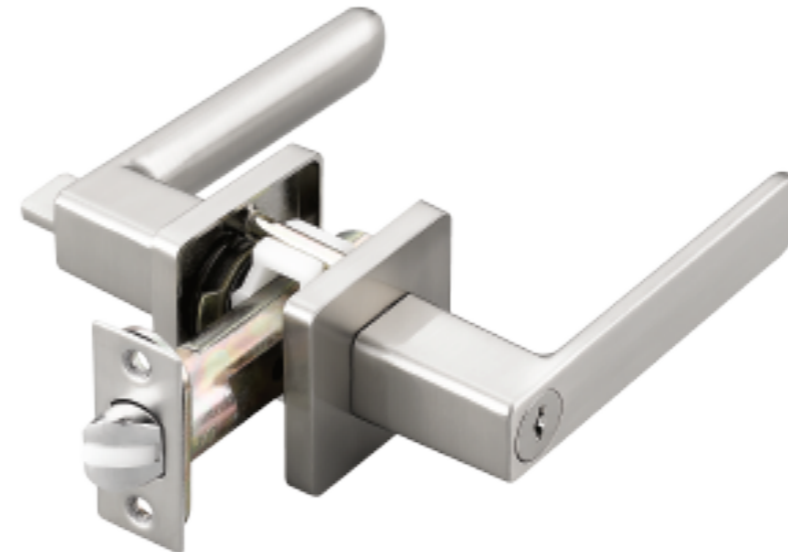

KEY IN LEVER

- Perfect replacement of cylindrical lock.
- Easy to install.
- Fit to third grade of national standard.
- Not suitable for use in public place.

- 孔边距：60mm
- 适装门厚：32-51mm
- 锁头：7片锁头
- 钥匙：3条镀镍铜钥匙
- 锁舌：压铸锁舌
- 门扣板：不锈钢门扣板
- 包装：20把/箱

- Backset: 60mm
- For doors: 32-51mm
- Cylinder: 7 pcs
- Key: 3 brass nickel plated keys
- Latdhbolt: Die-casted Zinc alloy
- Strike: Stainless steel
- Package: 20pcs/carton

可选面饰

相配档盖

SD5105/5205

ZINC ALLOY

叶片锁

- 球形门锁的完美替代
- 安装方便
- 三级标准门锁
- 此锁不适用于公共场所

KEY IN LEVER

- Perfect replacement of cylindrical lock.
- Easy to install.
- Fit to third grade of national standard.
- Not suitable for use in public place.

- 孔边距：60mm
- 适装门厚：32-51mm
- 锁头：7片锁头
- 钥匙：3条镀镍铜钥匙
- 锁舌：压铸锁舌
- 门扣板：不锈钢门扣板
- 包装：20把/箱

- Backset: 60mm
- For doors: 32-51mm
- Cylinder: 7 pcs
- Key: 3 brass nickel plated keys
- Latdhbolt: Die-casted Zinc alloy
- Strike: Stainless steel
- Package: 20pcs/carton

可选面饰

相配档盖

SD5106

ZINC ALLOY

叶片锁