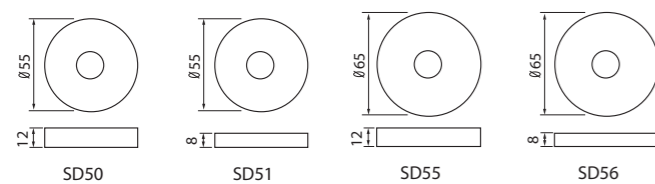

SD5603

ZINC ALLOY

叶片锁

- 球形门锁的完美替代
- 安装方便
- 三级标准门锁
- 此锁不适用于公共场所

KEY IN LEVER

- Perfect replacement of cylindrical lock.
- Easy to install.
- Fit to third grade of national standard.
- Not suitable for use in public place.

- 孔边距：60mm
- 适装门厚：32-51mm
- 锁头：7片锁头
- 钥匙：3条镀镍铜钥匙
- 锁舌：压铸锁舌
- 门扣板：不锈钢门扣板
- 包装：20把/箱

- Backset: 60mm
- For doors: 32-51mm
- Cylinder: 7 pcs
- Key: 3 brass nickel plated keys
- Latdhbolt: Die-casted Zinc alloy
- Strike: Stainless steel
- Package: 20pcs/carton

可选面饰

相配档盖

SD5105/5205

ZINC ALLOY

叶片锁

- 球形门锁的完美替代
- 安装方便
- 三级标准门锁
- 此锁不适用于公共场所

KEY IN LEVER

- Perfect replacement of cylindrical lock.
- Easy to install.
- Fit to third grade of national standard.
- Not suitable for use in public place.

- 孔边距：60mm
- 适装门厚：32-51mm
- 锁头：7片锁头
- 钥匙：3条镀镍铜钥匙
- 锁舌：压铸锁舌
- 门扣板：不锈钢门扣板
- 包装：20把/箱

- Backset: 60mm
- For doors: 32-51mm
- Cylinder: 7 pcs
- Key: 3 brass nickel plated keys
- Latdhbolt: Die-casted Zinc alloy
- Strike: Stainless steel
- Package: 20pcs/carton

可选面饰

相配档盖