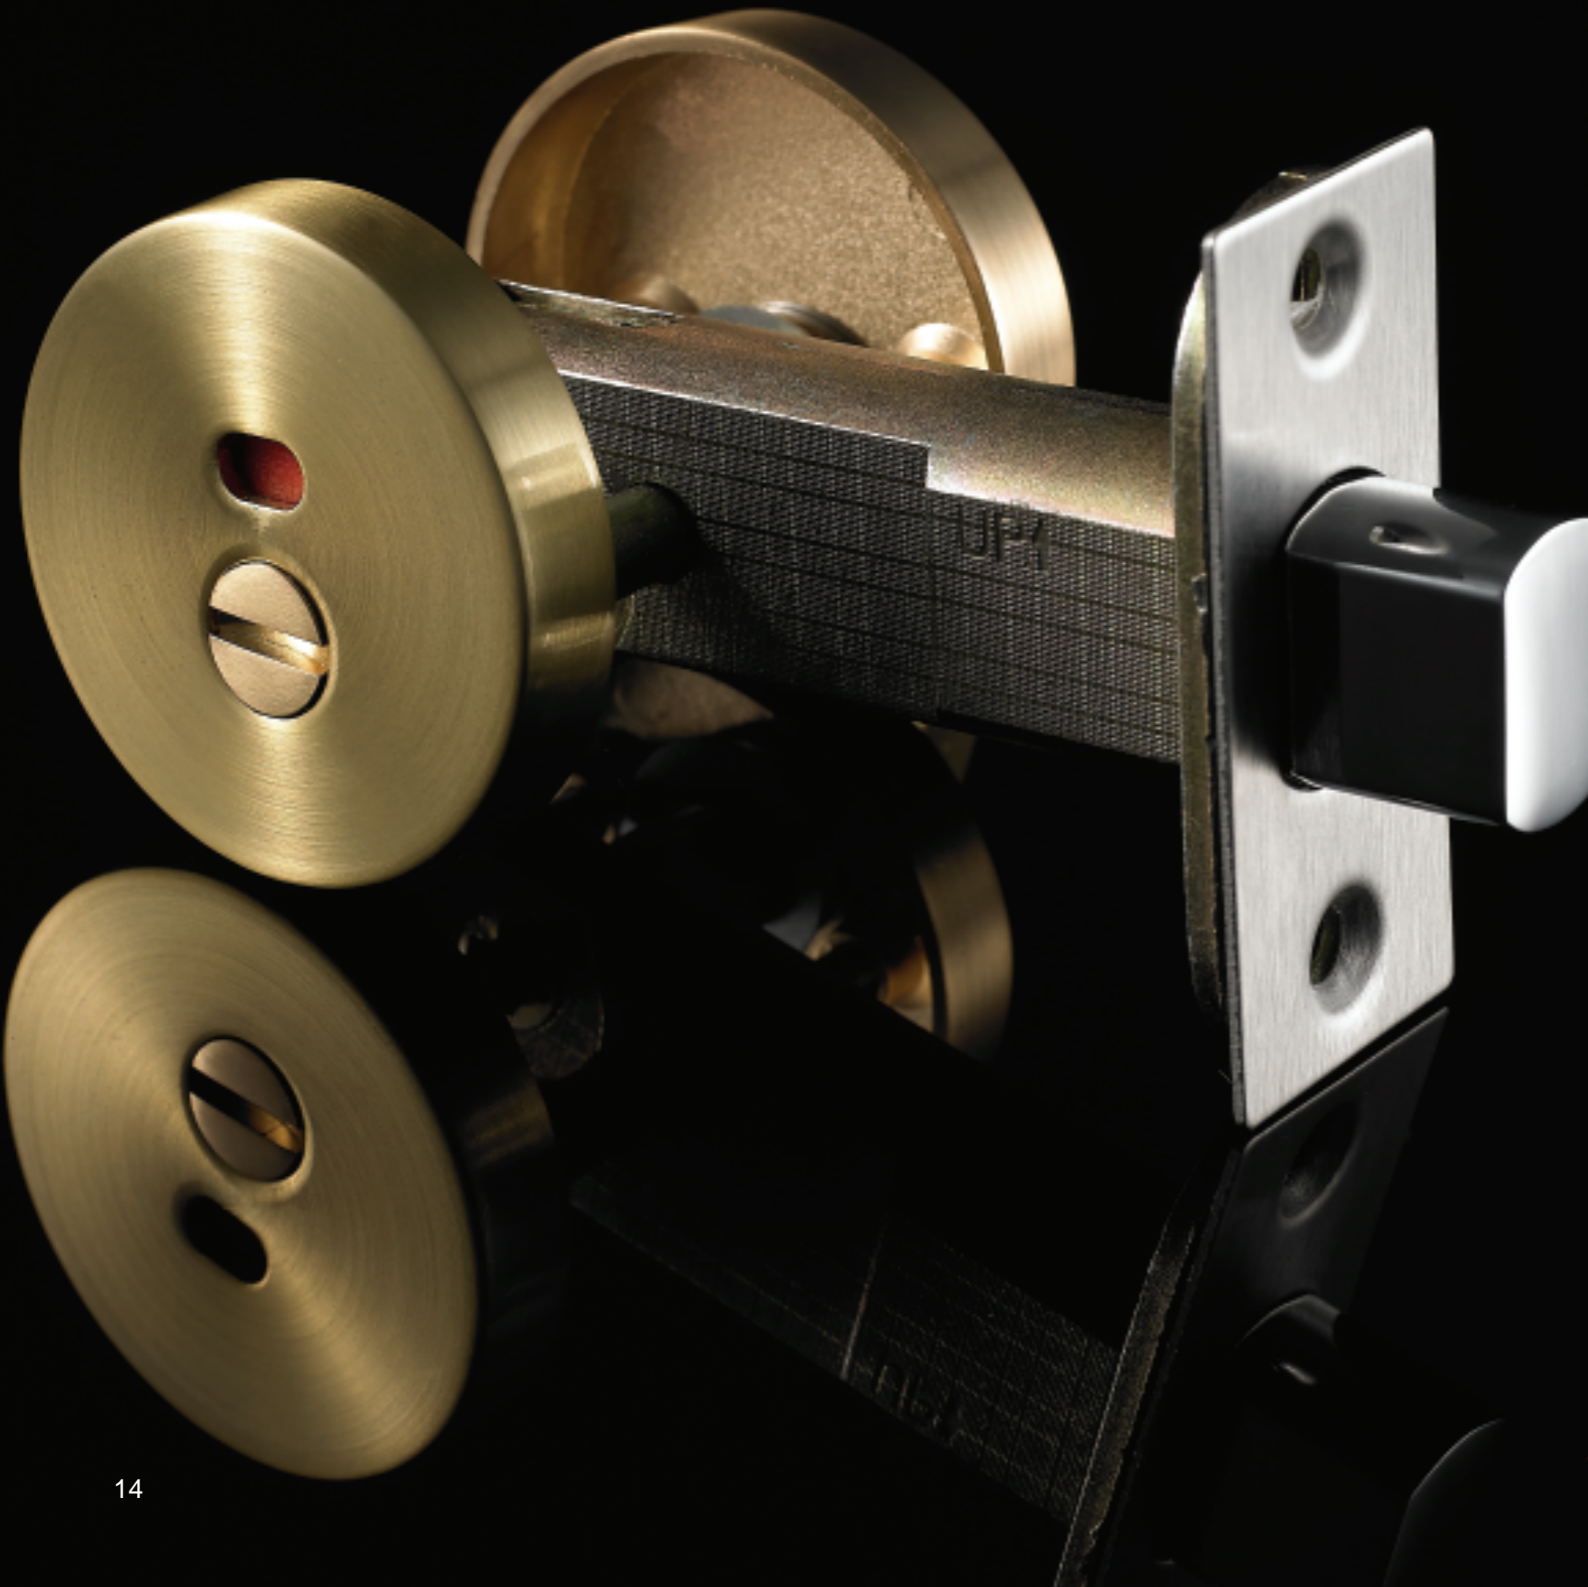

KEY IN LEVER

- Perfect replacement of cylindrical lock.
- Easy to install.
- Fit to third grade of national standard.
- Not suitable for use in public place.

- 孔边距：60mm
- 适装门厚：32-51mm
- 锁头：7片锁头
- 钥匙：3条镀镍铜钥匙
- 锁舌：压铸锁舌
- 门扣板：不锈钢门扣板
- 包装：20把/箱

- Backset: 60mm
- For doors: 32-51mm
- Cylinder: 7 pcs
- Key: 3 brass nickel plated keys
- Latdhbolt: Die-casted Zinc alloy
- Strike: Stainless steel
- Package: 20pcs/carton

可选面饰

相配档盖

DEADBOLT

闭锁

SD35-BK

ZINC ALLOY