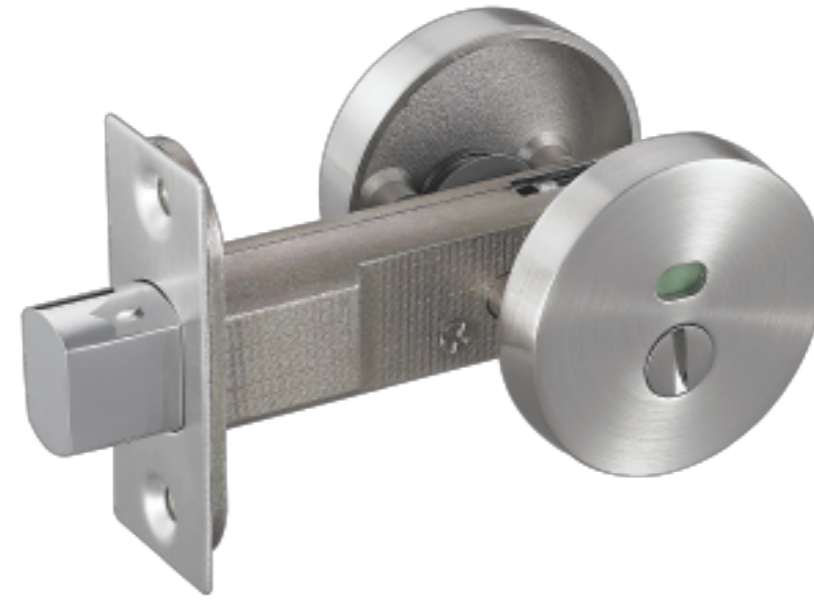

KEY IN LEVER

- Perfect replacement of cylindrical lock.
- Easy to install.
- Fit to third grade of national standard.
- Not suitable for use in public place.

- 孔边距：60mm
- 适装门厚：32-51mm
- 锁头：7片锁头
- 钥匙：3条镀镍铜钥匙
- 锁舌：压铸锁舌
- 门扣板：不锈钢门扣板
- 包装：20把/箱

- Backset: 60mm
- For doors: 32-51mm
- Cylinder: 7 pcs
- Key: 3 brass nickel plated keys
- Latdhbolt: Die-casted Zinc alloy
- Strike: Stainless steel
- Package: 20pcs/carton

可选面饰

相配档盖

DEADBOLT

闭锁

SD35-BK

ZINC ALLOY

- 孔边距：60mm
- 适装门厚：35-50mm
- 锁头：5珠锁头(铜或锌合金)
- 钥匙：3条镀镍铜钥匙
- 斜舌：锌合金锁舌
- 方舌：锌合金锁舌
- 门扣板：不锈钢门扣板
- 包装：40把/箱(单独使用)
20把/箱(组合使用)

- Backset: 60mm
- For doors: 35-50mm
- Cylinder: 5-pin(brass or zinc alloy)
- Key: 3brass mickle plated keys
- Latdhbolt: Zinc alloy
- Deadbolt: Zinc alloy
- Strike: Stainless steel
- Package: 40pcs/carton(separation)
20pcs/carton(combination)