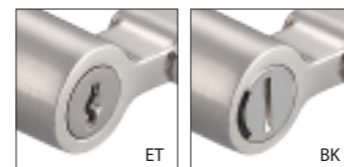

叶片锁

- 球形门锁的完美替代
- 安装方便
- 三级标准门锁
- 此锁不适用于公共场所

KEY IN LEVER

- Perfect replacement of cylindrical lock.
- Easy to install.
- Fit to third grade of national standard.
- Not suitable for use in public place.

- 孔边距：60mm
- 适装门厚：32-51mm
- 锁头：7片锁头
- 钥匙：3条镀镍铜钥匙
- 锁舌：压铸锁舌
- 门扣板：不锈钢门扣板
- 包装：20把/箱

- Backset: 60mm
- For doors: 32-51mm
- Cylinder: 7 pcs
- Key: 3 brass nickel plated keys
- Latdholt: Die-casted Zinc alloy
- Strike: Stainless steel
- Package: 20pcs/carton

可选面饰

相配档盖

SD5697

ZINC ALLOY

叶片锁

- 球形门锁的完美替代
- 安装方便
- 三级标准门锁
- 此锁不适用于公共场所

KEY IN LEVER

- Perfect replacement of cylindrical lock.
- Easy to install.
- Fit to third grade of national standard.
- Not suitable for use in public place.

- 孔边距：60mm
- 适装门厚：32-51mm
- 锁头：7片锁头
- 钥匙：3条镀镍铜钥匙
- 锁舌：压铸锁舌
- 门扣板：不锈钢门扣板
- 包装：20把/箱

- Backset: 60mm
- For doors: 32-51mm
- Cylinder: 7 pcs
- Key: 3 brass nickel plated keys
- Latdhbolt: Die-casted Zinc alloy
- Strike: Stainless steel
- Package: 20pcs/carton

可选面饰

相配档盖

DEADBOLT

闭锁

SD35-BK

ZINC ALLOY