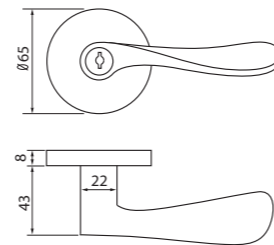

KEY IN LEVER

- Perfect replacement of cylindrical lock.
- Easy to install.
- Fit to third grade of national standard.
- Not suitable for use in public place.

- 孔边距：60mm
- 适装门厚：32-51mm
- 锁头：7片锁头
- 钥匙：3条镀镍铜钥匙
- 锁舌：压铸锁舌
- 门扣板：不锈钢门扣板
- 包装：20把/箱

- Backset: 60mm
- For doors: 32-51mm
- Cylinder: 7 pcs
- Key: 3 brass nickel plated keys
- Latdhbolt: Die-casted Zinc alloy
- Strike: Stainless steel
- Package: 20pcs/carton