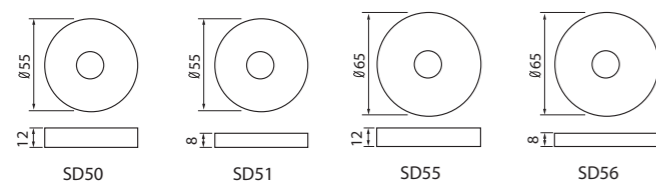

SD5697

ZINC ALLOY

叶片锁

- 球形门锁的完美替代
- 安装方便
- 三级标准门锁
- 此锁不适用于公共场所

KEY IN LEVER

- Perfect replacement of cylindrical lock.
- Easy to install.
- Fit to third grade of national standard.
- Not suitable for use in public place.

- 孔边距：60mm
- 适装门厚：32-51mm
- 锁头：7片锁头
- 钥匙：3条镀镍铜钥匙
- 锁舌：压铸锁舌
- 门扣板：不锈钢门扣板
- 包装：20把/箱

- Backset: 60mm
- For doors: 32-51mm
- Cylinder: 7 pcs
- Key: 3 brass nickel plated keys
- Latdhbolt: Die-casted Zinc alloy
- Strike: Stainless steel
- Package: 20pcs/carton

可选面饰

相配档盖