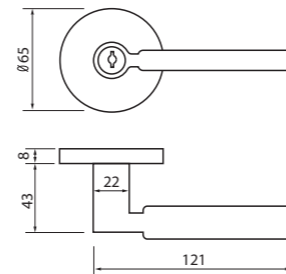

KEY IN LEVER

- Perfect replacement of cylindrical lock.
- Easy to install.
- Fit to third grade of national standard.
- Not suitable for use in public place.

- 孔边距：60mm
- 适装门厚：32-51mm
- 锁头：7片锁头
- 钥匙：3条镀镍铜钥匙
- 锁舌：压铸锁舌
- 门扣板：不锈钢门扣板
- 包装：20把/箱

- Backset: 60mm
- For doors: 32-51mm
- Cylinder: 7 pcs
- Key: 3 brass nickel plated keys
- Latdhbolt: Die-casted Zinc alloy
- Strike: Stainless steel
- Package: 20pcs/carton