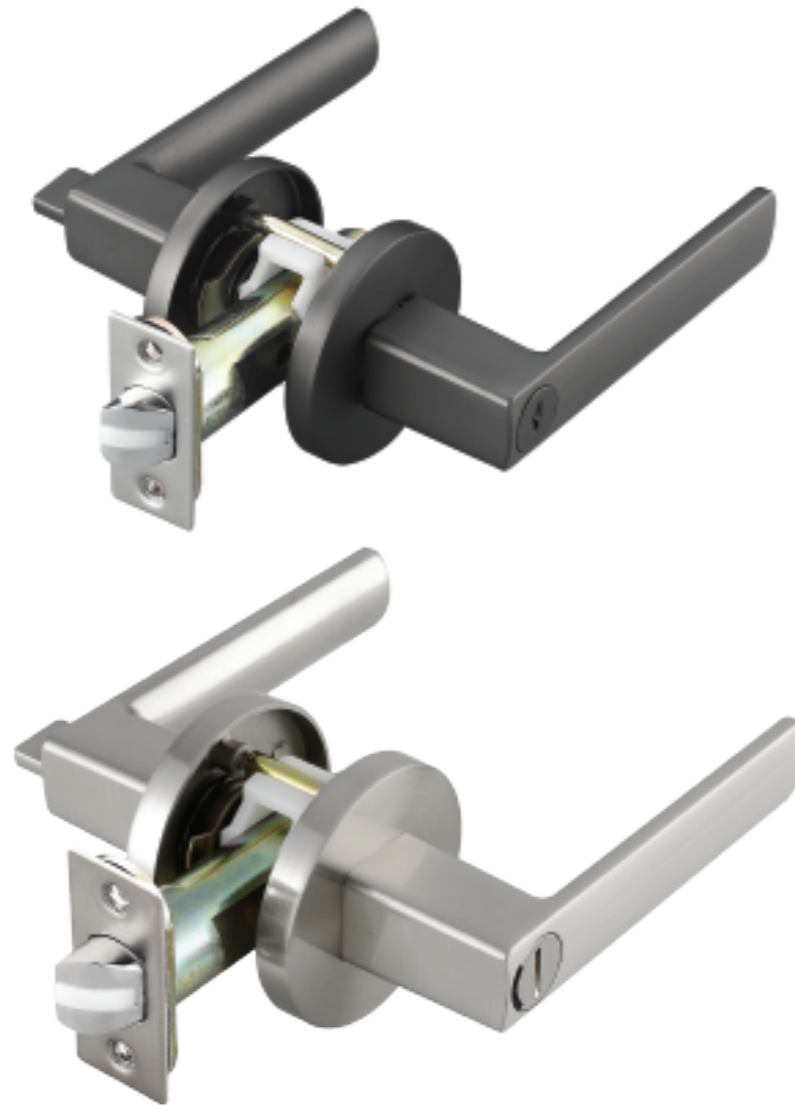

KEY IN LEVER

- Perfect replacement of cylindrical lock.
- Easy to install.
- Fit to third grade of national standard.
- Not suitable for use in public place.

- 孔边距：60mm
- 适装门厚：32-51mm
- 锁头：7片锁头
- 钥匙：3条镀镍铜钥匙
- 锁舌：压铸锁舌
- 门扣板：不锈钢门扣板
- 包装：20把/箱

叶片锁

- 球形门锁的完美替代
- 安装方便
- 三级标准门锁
- 此锁不适用于公共场所

KEY IN LEVER

- Perfect replacement of cylindrical lock.
- Easy to install.
- Fit to third grade of national standard.
- Not suitable for use in public place.

- 孔边距：60mm
- 适装门厚：32-51mm
- 锁头：7片锁头
- 钥匙：3条镀镍铜钥匙
- 锁舌：压铸锁舌
- 门扣板：不锈钢门扣板
- 包装：20把/箱

- Backset: 60mm
- For doors: 32-51mm
- Cylinder: 7 pcs
- Key: 3 brass nickel plated keys
- Latdhbolt: Die-casted Zinc alloy
- Strike: Stainless steel
- Package: 20pcs/carton

可选面饰

相配档盖

SD5106

ZINC ALLOY

叶片锁

- 球形门锁的完美替代
- 安装方便
- 三级标准门锁
- 此锁不适用于公共场所

KEY IN LEVER

- Perfect replacement of cylindrical lock.
- Easy to install.
- Fit to third grade of national standard.
- Not suitable for use in public place.

- 孔边距：60mm
- 适装门厚：32-51mm
- 锁头：7片锁头
- 钥匙：3条镀镍铜钥匙
- 锁舌：压铸锁舌
- 门扣板：不锈钢门扣板
- 包装：20把/箱