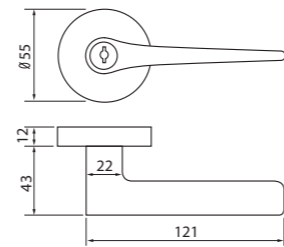

KEY IN LEVER

- Perfect replacement of cylindrical lock.
- Easy to install.
- Fit to third grade of national standard.
- Not suitable for use in public place.

- 孔边距：60mm
- 适装门厚：32-51mm
- 锁头：7片锁头
- 钥匙：3条镀镍铜钥匙
- 锁舌：压铸锁舌
- 门扣板：不锈钢门扣板
- 包装：20把/箱

- Backset: 60mm
- For doors: 32-51mm
- Cylinder: 7 pcs
- Key: 3 brass nickel plated keys
- Latdholt: Die-casted Zinc alloy
- Strike: Stainless steel
- Package: 20pcs/carton