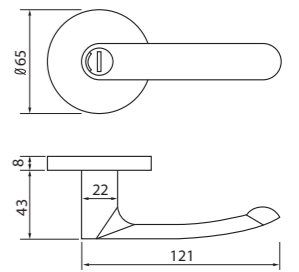

KEY IN LEVER 叶片锁

SD5600

ZINC ALLOY

叶片锁

- 球形门锁的完美替代
- 安装方便
- 三级标准门锁
- 此锁不适用于公共场所

KEY IN LEVER

- Perfect replacement of cylindrical lock.
- Easy to install.
- Fit to third grade of national standard.
- Not suitable for use in public place.

- 孔边距：60mm
- 适装门厚：32-51mm
- 锁头：7片锁头
- 钥匙：3条镀镍铜钥匙
- 锁舌：压铸锁舌
- 门扣板：不锈钢门扣板
- 包装：20把/箱

- Backset: 60mm
- For doors: 32-51mm
- Cylinder: 7 pcs
- Key: 3 brass mickle plated keys
- Latdhbolt: Die-casted Zinc alloy
- Strike: Stainless steel
- Package: 20pcs/carton

KEY IN LEVER

- Perfect replacement of cylindrical lock.
- Easy to install.
- Fit to third grade of national standard.
- Not suitable for use in public place.

- 孔边距：60mm
- 适装门厚：32-51mm
- 锁头：7片锁头
- 钥匙：3条镀镍铜钥匙
- 锁舌：压铸锁舌
- 门扣板：不锈钢门扣板
- 包装：20把/箱