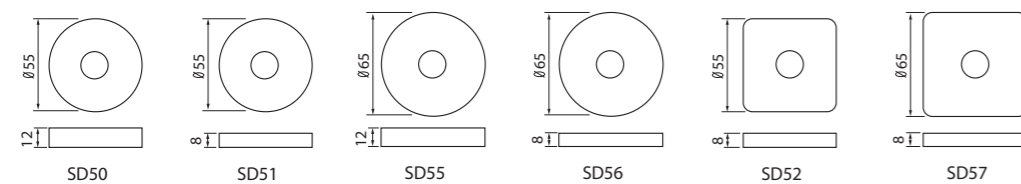

SD5101

ZINC ALLOY

叶片锁

- 球形门锁的完美替代
- 安装方便
- 三级标准门锁
- 此锁不适用于公共场所

KEY IN LEVER

- Perfect replacement of cylindrical lock.
- Easy to install.
- Fit to third grade of national standard.
- Not suitable for use in public place.

- 孔边距：60mm
- 适装门厚：32-51mm
- 锁头：7片锁头
- 钥匙：3条镀镍铜钥匙
- 锁舌：压铸锁舌
- 门扣板：不锈钢门扣板
- 包装：20把/箱

- Backset: 60mm
- For doors: 32-51mm
- Cylinder: 7 pcs
- Key: 3 brass nickel plated keys
- Latdhbolt: Die-casted Zinc alloy
- Strike: Stainless steel
- Package: 20pcs/carton

可选面饰

相配档盖

SD5102

ZINC ALLOY

叶片锁

- 球形门锁的完美替代
- 安装方便
- 三级标准门锁
- 此锁不适用于公共场所

KEY IN LEVER

- Perfect replacement of cylindrical lock.
- Easy to install.
- Fit to third grade of national standard.
- Not suitable for use in public place.

- 孔边距：60mm
- 适装门厚：32-51mm
- 锁头：7片锁头
- 钥匙：3条镀镍铜钥匙
- 锁舌：压铸锁舌
- 门扣板：不锈钢门扣板
- 包装：20把/箱

- Backset: 60mm
- For doors: 32-51mm
- Cylinder: 7 pcs
- Key: 3 brass nickel plated keys
- Latdhbolt: Die-casted Zinc alloy
- Strike: Stainless steel
- Package: 20pcs/carton

相配档盖