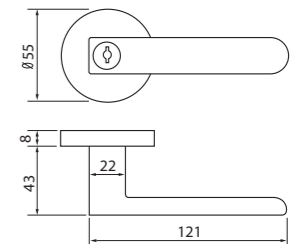

KEY IN LEVER

- Perfect replacement of cylindrical lock.
- Easy to install.
- Fit to third grade of national standard.
- Not suitable for use in public place.

- 孔边距：60mm
- 适装门厚：32-51mm
- 锁头：7片锁头
- 钥匙：3条镀镍铜钥匙
- 锁舌：压铸锁舌
- 门扣板：不锈钢门扣板
- 包装：20把/箱

叶片锁

- 球形门锁的完美替代
- 安装方便
- 三级标准门锁
- 此锁不适用于公共场所

KEY IN LEVER

- Perfect replacement of cylindrical lock.
- Easy to install.
- Fit to third grade of national standard.
- Not suitable for use in public place.

- 孔边距：60mm
- 适装门厚：32-51mm
- 锁头：7片锁头
- 钥匙：3条镀镍铜钥匙
- 锁舌：压铸锁舌
- 门扣板：不锈钢门扣板
- 包装：20把/箱

- Backset: 60mm
- For doors: 32-51mm
- Cylinder: 7 pcs
- Key: 3 brass nickel plated keys
- Latdhbolt: Die-casted Zinc alloy
- Strike: Stainless steel
- Package: 20pcs/carton

可选面饰

相配档盖

SD5106

ZINC ALLOY

叶片锁