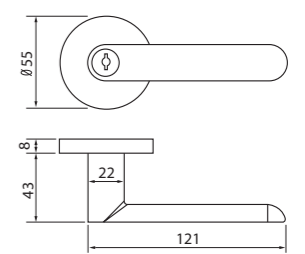

KEY IN LEVER

- Perfect replacement of cylindrical lock.
- Easy to install.
- Fit to third grade of national standard.
- Not suitable for use in public place.

- 孔边距：60mm
- 适装门厚：32-51mm
- 锁头：7片锁头
- 钥匙：3条镀镍铜钥匙
- 锁舌：压铸锁舌
- 门扣板：不锈钢门扣板
- 包装：20把/箱

- Backset: 60mm
- For doors: 32-51mm
- Cylinder: 7 pcs
- Key: 3 brass nickel plated keys
- Latdhbolt: Die-casted Zinc alloy
- Strike: Stainless steel
- Package: 20pcs/carton