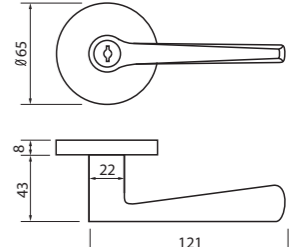

KEY IN LEVER

- Perfect replacement of cylindrical lock.
- Easy to install.
- Fit to third grade of national standard.
- Not suitable for use in public place.

- 孔边距：60mm
- 适装门厚：32-51mm
- 锁头：7片锁头
- 钥匙：3条镀镍铜钥匙
- 锁舌：压铸锁舌
- 门扣板：不锈钢门扣板
- 包装：20把/箱

- Backset: 60mm
- For doors: 32-51mm
- Cylinder: 7 pcs
- Key: 3 brass nickel plated keys
- Latdhbolt: Die-casted Zinc alloy
- Strike: Stainless steel
- Package: 20pcs/carton