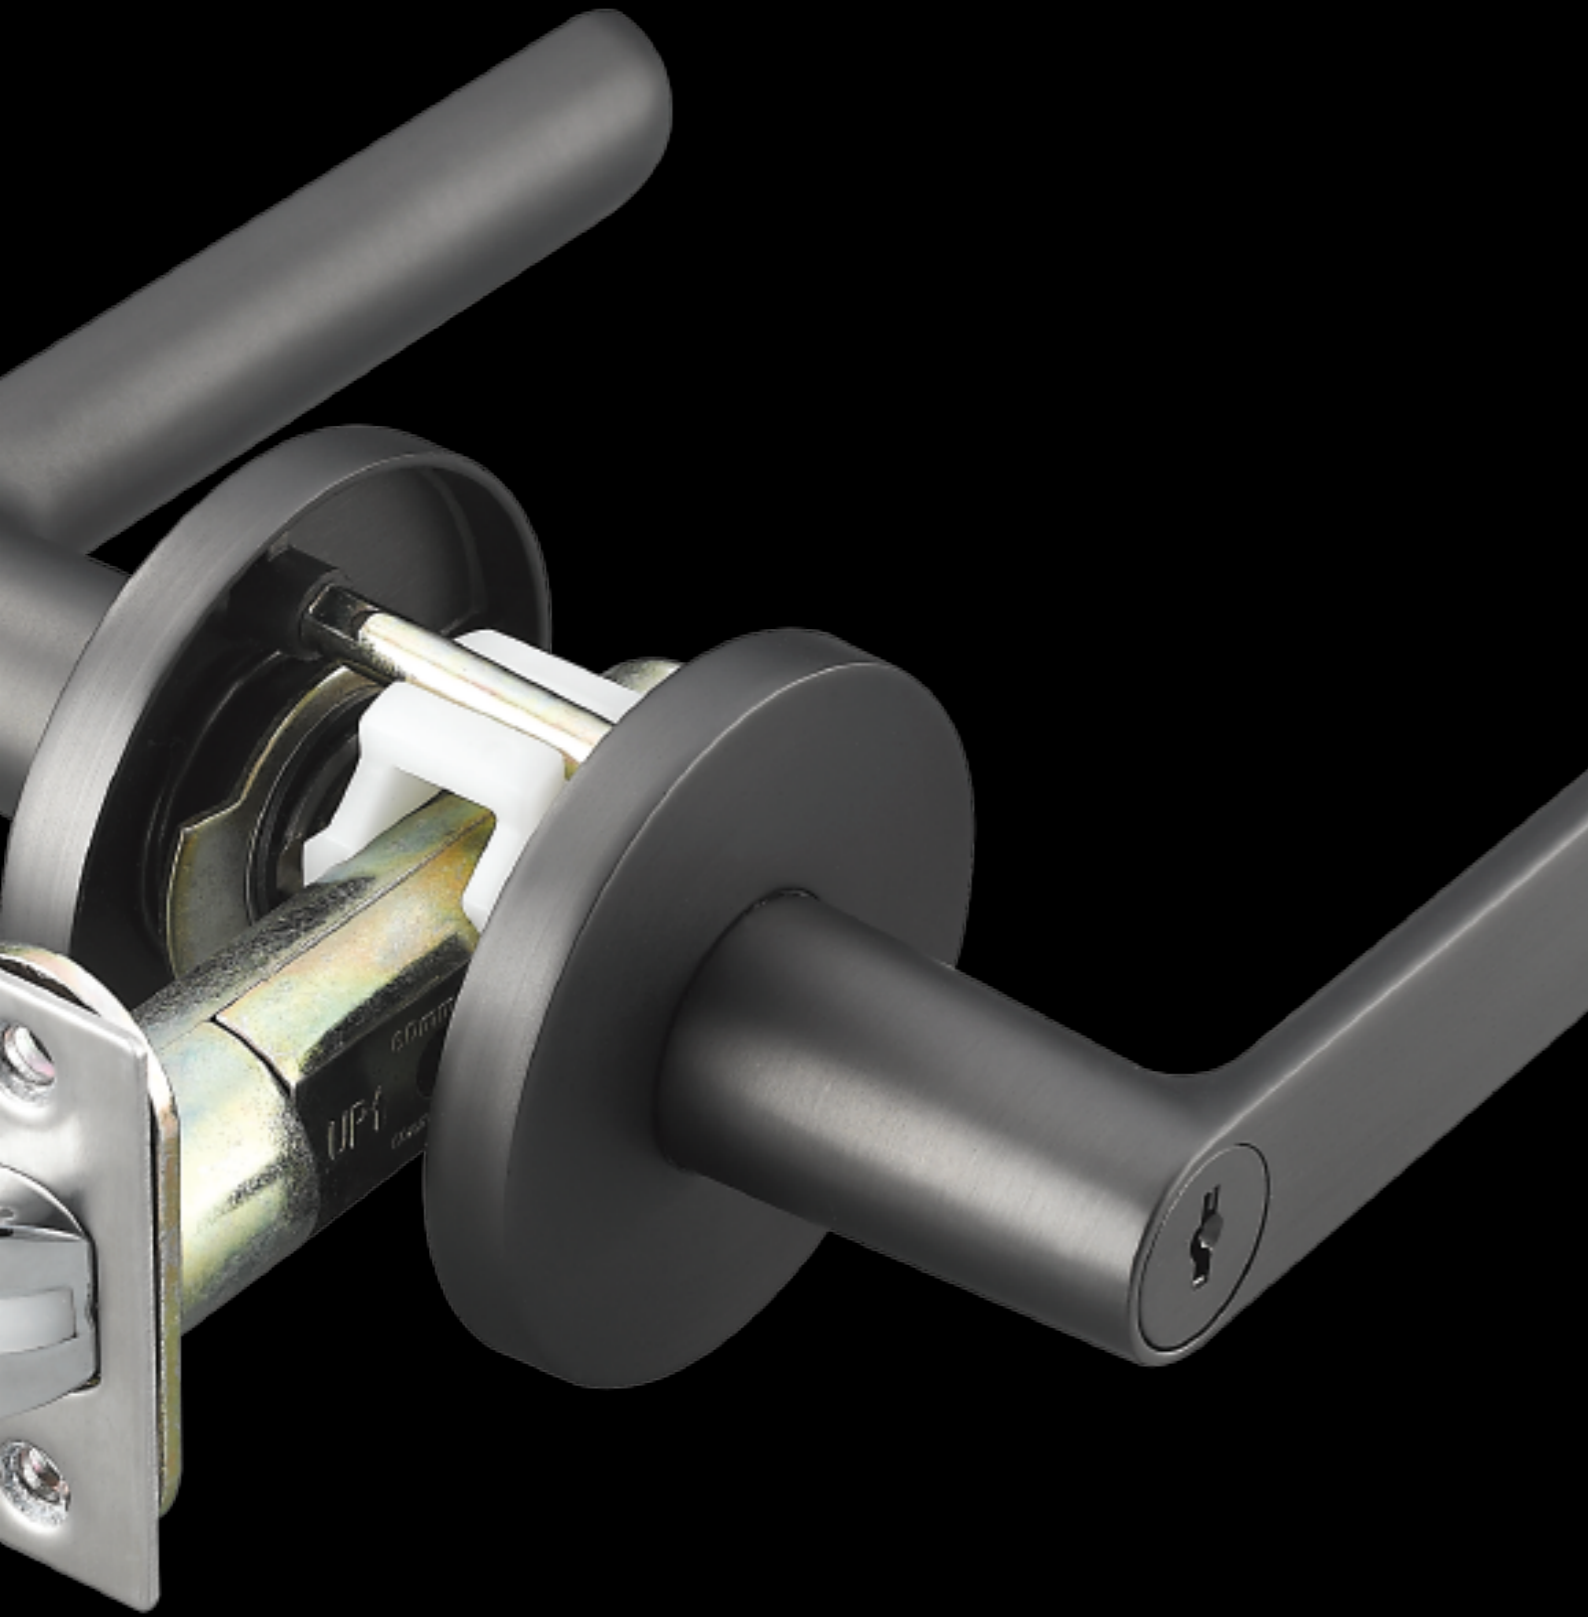

is one professional supplier of Hardware Locks from Zheiang provice of China, Our available door lock products including Knob Cylindrical Door Locks, Tubular Knob Door Locks, Tubular Lever Lockset , Big Handle Entrance Locks, Deadbolt With Single and Double Cylinder, Garage Locks, Bathroom Lock ,Indicator Privacy Locks, Security Rim Locks, PadLock, Cabinet Locks, Furnituture Locks, and Lock parts including Door Knob, Large Handle, Mortise Lock Body, Case, Mortise Lock Cylinder

KEY IN LEVER 叶片锁

SD5600

ZINC ALLOY

叶片锁

- 球形门锁的完美替代
- 安装方便
- 三级标准门锁
- 此锁不适用于公共场所

KEY IN LEVER

- Perfect replacement of cylindrical lock.
- Easy to install.
- Fit to third grade of national standard.
- Not suitable for use in public place.

三种不同长度锁舌

相配档盖

可选面饰

专利锁舌结构，保证塑料镶件不会脱落

SD5101

ZINC ALLOY

叶片锁

- 球形门锁的完美替代
- 安装方便
- 三级标准门锁
- 此锁不适用于公共场所

KEY IN LEVER

- Perfect replacement of cylindrical lock.
- Easy to install.
- Fit to third grade of national standard.
- Not suitable for use in public place.

- 孔边距：60mm
- 适装门厚：32-51mm
- 锁头：7片锁头
- 钥匙：3条镀镍铜钥匙
- 锁舌：压铸锁舌
- 门扣板：不锈钢门扣板
- 包装：20把/箱