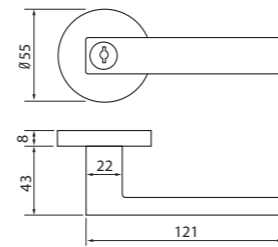

KEY IN LEVER

- Perfect replacement of cylindrical lock.
- Easy to install.
- Fit to third grade of national standard.
- Not suitable for use in public place.

- 孔边距：60mm
- 适装门厚：32-51mm
- 锁头：7片锁头
- 钥匙：3条镀镍铜钥匙
- 锁舌：压铸锁舌
- 门扣板：不锈钢门扣板
- 包装：20把/箱

- Backset: 60mm
- For doors: 32-51mm
- Cylinder: 7 pcs
- Key: 3 brass nickel plated keys
- Latdhbolt: Die-casted Zinc alloy
- Strike: Stainless steel
- Package: 20pcs/carton